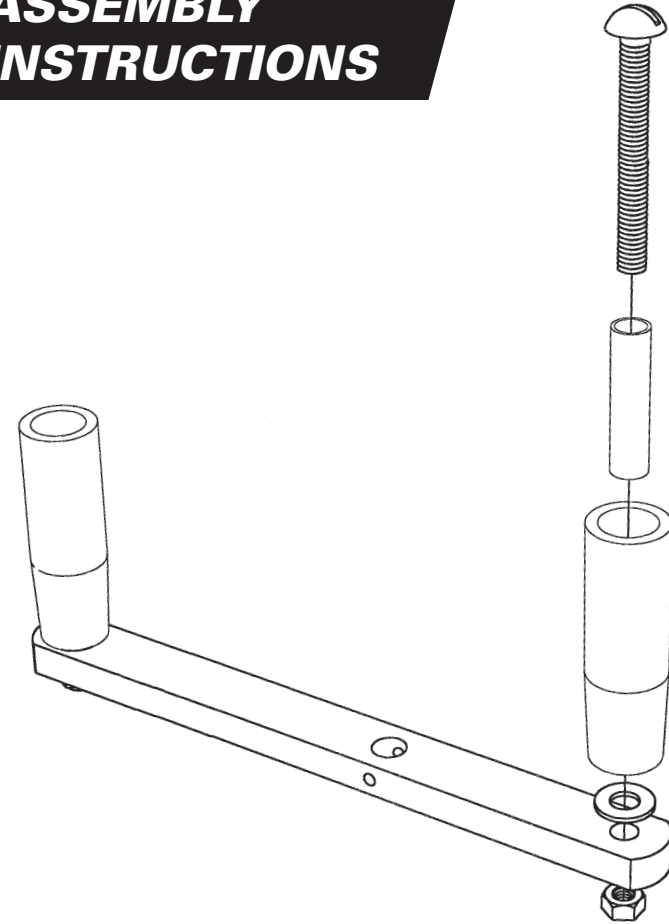

ROLLER LACER[®] DRIVE HANDLE

ROLLER LACER[®] DRIVE HANDLE

ASSEMBLY INSTRUCTIONS

ASSEMBLY INSTRUCTIONS

2525 Wisconsin Avenue • Downers Grove, IL 60515-4200 • USA
Tel: (800) 541-8028 • Fax: (630) 971-1180 • E-mail: info@flexco.com