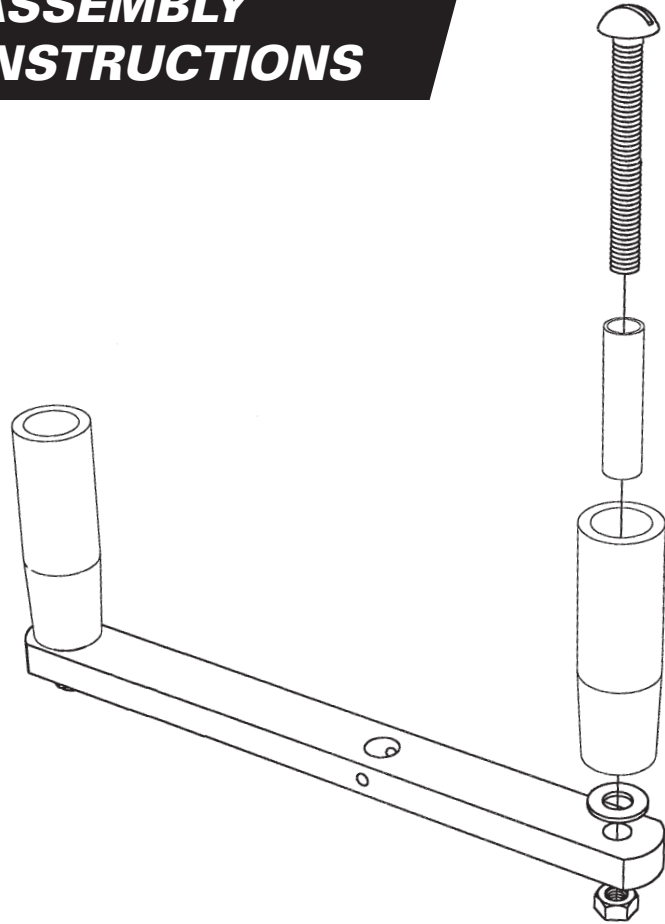

ROLLER LACER[®] DRIVE HANDLE

ROLLER LACER[®] DRIVE HANDLE

ASSEMBLY INSTRUCTIONS

ASSEMBLY INSTRUCTIONS

2525 Wisconsin Avenue • Downers Grove, IL 60515-4200 • USA
Tel: (800) 541-8028 • Fax: (630) 971-1180 • E-mail: info@flexco.com