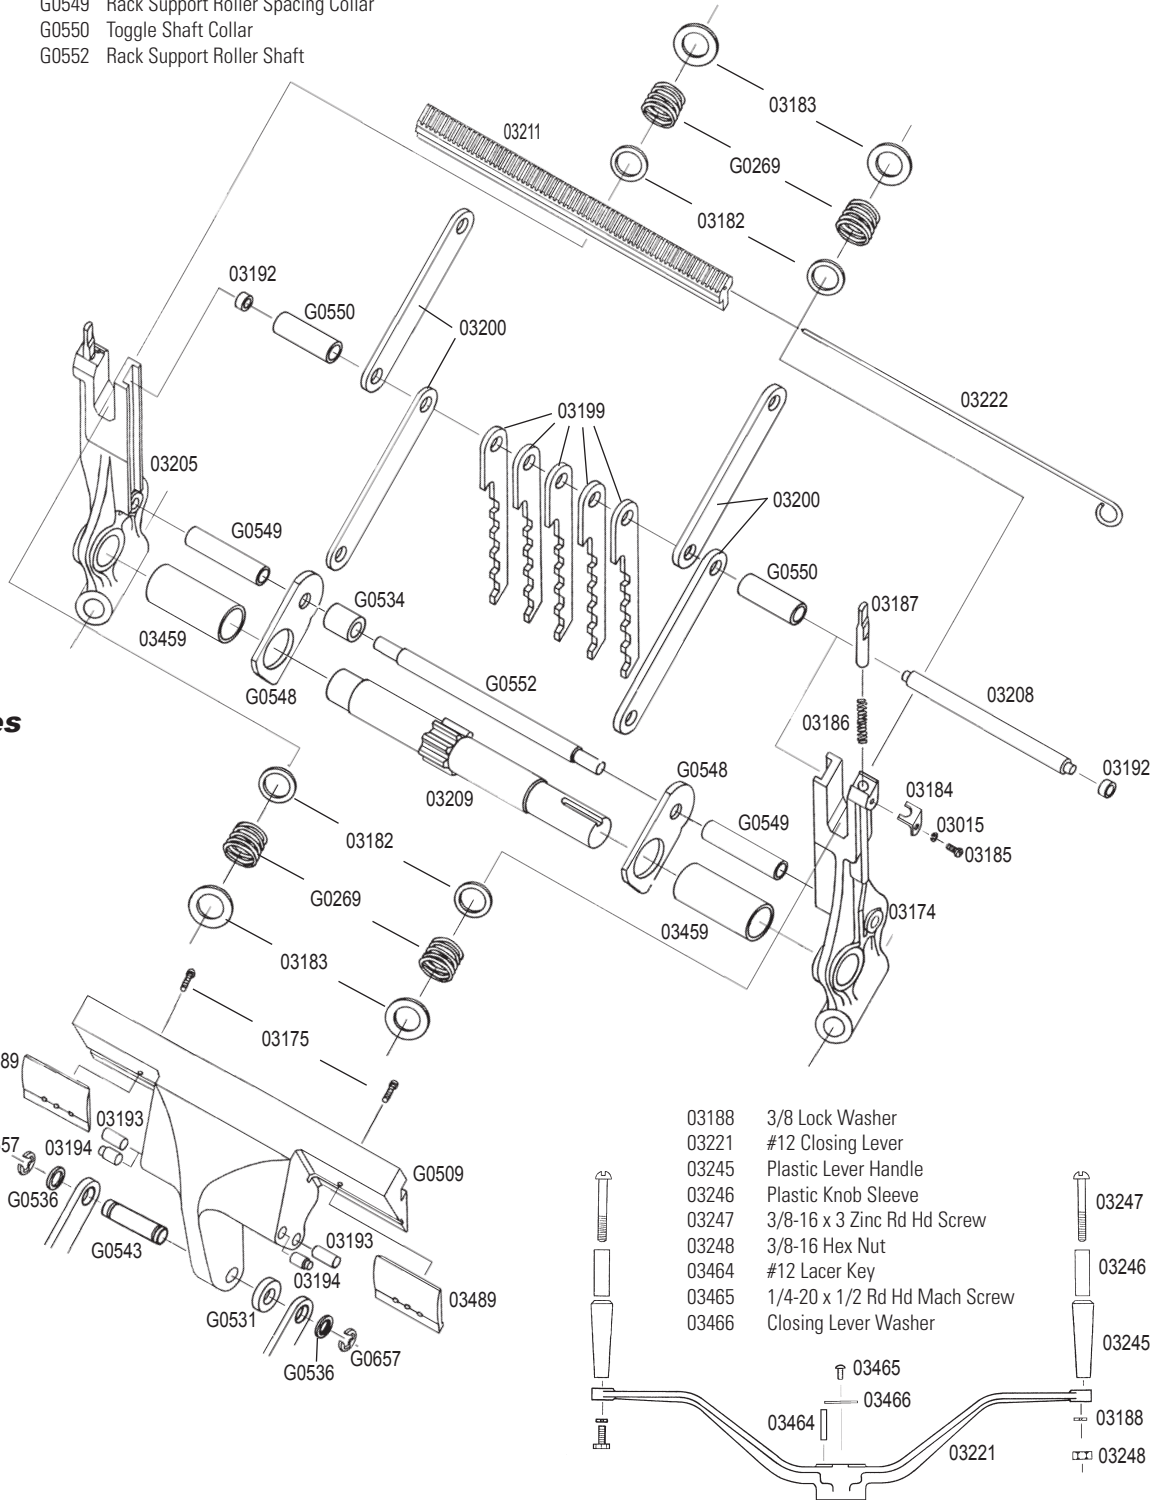

- 03015 3/16 #10 Plain Lock Washer
- 03173 #12 LH Center Frame
- 03174 #12 RH Center Frame
- 03175 10-32 x 1/2 Fil Hd Screw
- 03182 Sm Equalization Spring Washer
- 03183 Lg Equalization Spring Washer
- 03184 Plunger Clip
- 03185 10-32 x 5/16 fil Hd Screw
- 03186 Plunger Spring
- 03187 Plunger
- 03192 Toggle Shaft Roller
- 03193 Lower Guide Pin
- 03194 Upper Guide Pin
- 03199 #12 Rack
- 03200 Toggle Link
- 03204 RH Center Frame Assy
  includes: 03015, 03174, 03184,
  03185, 03186, 03187
- 03205 LH Center Frame Assy
  includes: 03015, 03173, 03184,
  03185, 03186, 03187
- 03208 Toggle Shaft
- 03209 Pinion Shaft
- 03211 #12 Reg Hook Retainer Assy
- 03222 #12 Reg Lacer Pin
- 03459 Pinion Shaft Collar
- 03489 Oval Pressure Plate
- G0531 5/8 T-Slot Washer
- G0536 Toggle Link Pin Collar
- G0543 Toggle Link Pin
- G0509 #12 Jaw
- G0269 Equalization Spring
- G0534 Rack Support Roller
- G0657 5/8 E Clip
- G0548 Toggle Link Stop Washer
- G0549 Rack Support Roller Spacing Collar
- G0550 Toggle Shaft Collar
- G0552 Rack Support Roller Shaft

Optional Accessories

- 03145 #25 Hook Retainer Assy
- 03147 #25 Lacer Pin
- 03168 #1 Hook Retainer Assy
- 03169 #1 and #36 Lacer Pin
- 03170 #36 Hook Retainer Assy

Visit www.flexco.com for other Flexco locations and products, or to find an authorized distributor.