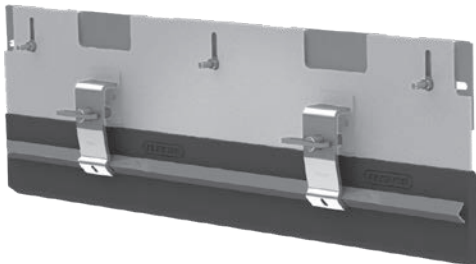

Product Ordering Information

Skirt Wear Liner Kit

Belt Width	Height		Length		Ordering Number	Item Code	Wt. Lbs.
	in.	mm	in.	mm			
Straight Liner Kit with 1/4" (6mm) AR400	14 1/2	368	48	1200	SLAWK-48	93115	75.2
Straight Liner Kit with 1" (25mm) Canoe Liner	14 1/2	368	48	1200	SLUWK-48	93116	76.4
Tangent Liner Kit with 1/4" (6mm) AR400	14 1/2	368	48	1200	TLAWK-48	93117	96.3
Tangent Liner Kit with 1" (25mm) Canoe Liner	14 1/2	368	48	1200	TLUWK-48	93118	95.9

Includes on 48" (1200mm) section
Lead time: 1 working day

Straight Liner Kit with 1/4" (6mm) AR400

Tangent Liner Kit with 1/4" (6mm) AR400

Straight Liner Kit with 1" (25mm) Canoe Liner

Tangent Liner Kit with 1" (25mm) Canoe Liner

Replacement Parts

Skirt Wear Liner Kit

Ref	Belt Width	Ordering Number	Item Code	Wt. Lbs.
1	Replacement Straight Liner with 1/4" (6mm) AR400	SL-48	91841	45.4
	Replacement Straight Liner with 1" (25mm) Canoe Liner	TL-48	91842	45.6
	Replacement Tangent Liner with 1/4" (6mm) AR400	SLU-48	93113	47.2
	Replacement Tangent Liner with 1" (25mm) Canoe Liner	TLU-48	93114	45.3
2	Bolt-On Pal Pak	RMC1-BPP	76415	6.5
3	Clamp Bar	RMC1-CB	75820	4.0