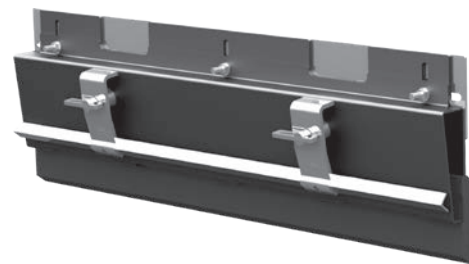

Product Ordering Information

Skirt Wear Liner Kit

Belt Width	Height		Length		Ordering Number	Item Code	Wt. Lbs.
	in.	mm	in.	mm			
Straight Liner Kit with 1/4" (6mm) AR400	14 1/2	368	48	1200	SLAWK-48	93115	75.2
Straight Liner Kit with 1" (25mm) Canoe Liner	14 1/2	368	48	1200	SLUWK-48	93116	76.4
Tangent Liner Kit with 1/4" (6mm) AR400	14 1/2	368	48	1200	TLAWK-48	93117	96.3
Tangent Liner Kit with 1" (25mm) Canoe Liner	14 1/2	368	48	1200	TLUWK-48	93118	95.9

Includes on 48" (1200mm) section
Lead time: 1 working day

Straight Liner Kit with 1/4" (6mm) AR400

Tangent Liner Kit with 1/4" (6mm) AR400

Straight Liner Kit with 1" (25mm) Canoe Liner

Tangent Liner Kit with 1" (25mm) Canoe Liner

Replacement Parts

Skirt Wear Liner Kit

Ref	Belt Width	Ordering Number	Item Code	Wt. Lbs.
1	Replacement Straight Liner with 1/4" (6mm) AR400	SL-48	91841	45.4
	Replacement Straight Liner with 1" (25mm) Canoe Liner	TL-48	91842	45.6
	Replacement Tangent Liner with 1/4" (6mm) AR400	SLU-48	93113	47.2
	Replacement Tangent Liner with 1" (25mm) Canoe Liner	TLU-48	93114	45.3
2	Bolt-On Pal Pak	RMC1-BPP	76415	6.5
3	Clamp Bar	RMC1-CB	75820	4.0