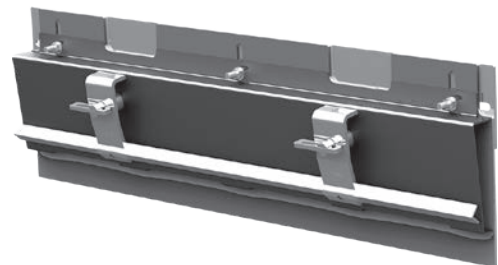

Product Ordering Information

Skirt Wear Liner Kit

Belt Width	Height		Length		Ordering Number	Item Code	Wt. Lbs.
	in.	mm	in.	mm			
Straight Liner Kit with 1/4" (6mm) AR400	14 1/2	368	48	1200	SLAWK-48	93115	75.2
Straight Liner Kit with 1" (25mm) Canoe Liner	14 1/2	368	48	1200	SLUWK-48	93116	76.4
Tangent Liner Kit with 1/4" (6mm) AR400	14 1/2	368	48	1200	TLAWK-48	93117	96.3
Tangent Liner Kit with 1" (25mm) Canoe Liner	14 1/2	368	48	1200	TLUWK-48	93118	95.9

Includes on 48" (1200mm) section
Lead time: 1 working day

Straight Liner Kit with 1/4" (6mm) AR400

Tangent Liner Kit with 1/4" (6mm) AR400

Straight Liner Kit with 1" (25mm) Canoe Liner

Tangent Liner Kit with 1" (25mm) Canoe Liner

Replacement Parts

Skirt Wear Liner Kit

Ref	Belt Width	Ordering Number	Item Code	Wt. Lbs.
1	Replacement Straight Liner with 1/4" (6mm) AR400	SL-48	91841	45.4
	Replacement Straight Liner with 1" (25mm) Canoe Liner	TL-48	91842	45.6
	Replacement Tangent Liner with 1/4" (6mm) AR400	SLU-48	93113	47.2
	Replacement Tangent Liner with 1" (25mm) Canoe Liner	TLU-48	93114	45.3
2	Bolt-On Pal Pak	RMC1-BPP	76415	6.5
3	Clamp Bar	RMC1-CB	75820	4.0