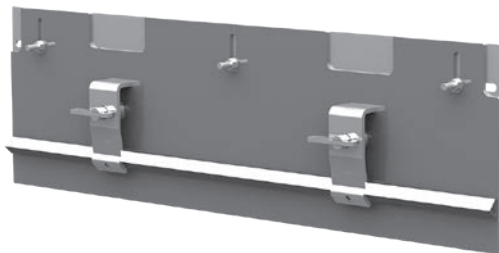

Product Ordering Information

Skirt Wear Liner Kit

Belt Width	Height		Length		Ordering Number	Item Code	Wt. Lbs.
	in.	mm	in.	mm			
Straight Liner Kit with 1/4" (6mm) AR400	14 1/2	368	48	1200	SLAWK-48	93115	75.2
Straight Liner Kit with 1" (25mm) Canoe Liner	14 1/2	368	48	1200	SLUWK-48	93116	76.4
Tangent Liner Kit with 1/4" (6mm) AR400	14 1/2	368	48	1200	TLAWK-48	93117	96.3
Tangent Liner Kit with 1" (25mm) Canoe Liner	14 1/2	368	48	1200	TLUWK-48	93118	95.9

Includes on 48" (1200mm) section
Lead time: 1 working day

Straight Liner Kit with 1/4" (6mm) AR400

Tangent Liner Kit with 1/4" (6mm) AR400

Straight Liner Kit with 1" (25mm) Canoe Liner

Tangent Liner Kit with 1" (25mm) Canoe Liner

Replacement Parts

Skirt Wear Liner Kit

Ref	Belt Width	Ordering Number	Item Code	Wt. Lbs.
1	Replacement Straight Liner with 1/4" (6mm) AR400	SL-48	91841	45.4
	Replacement Straight Liner with 1" (25mm) Canoe Liner	TL-48	91842	45.6
	Replacement Tangent Liner with 1/4" (6mm) AR400	SLU-48	93113	47.2
	Replacement Tangent Liner with 1" (25mm) Canoe Liner	TLU-48	93114	45.3
2	Bolt-On Pal Pak	RMC1-BPP	76415	6.5
3	Clamp Bar	RMC1-CB	75820	4.0