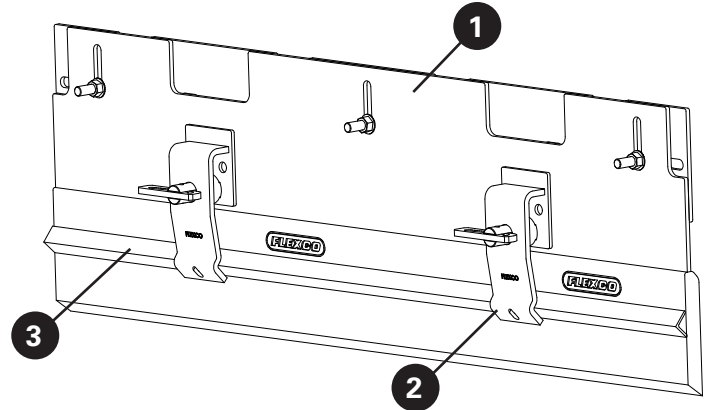

Product Ordering Information

Skirt Wear Liner Kit

Belt Width	Height		Length		Ordering Number	Item Code	Wt. Lbs.
	in.	mm	in.	mm			
Straight Liner Kit with 1/4" (6mm) AR400	14 1/2	368	48	1200	SLAWK-48	93115	75.2
Straight Liner Kit with 1" (25mm) Canoe Liner	14 1/2	368	48	1200	SLUWK-48	93116	76.4
Tangent Liner Kit with 1/4" (6mm) AR400	14 1/2	368	48	1200	TLAWK-48	93117	96.3
Tangent Liner Kit with 1" (25mm) Canoe Liner	14 1/2	368	48	1200	TLUWK-48	93118	95.9

Includes on 48" (1200mm) section
Lead time: 1 working day

Straight Liner Kit with 1/4" (6mm) AR400

Tangent Liner Kit with 1/4" (6mm) AR400

Straight Liner Kit with 1" (25mm) Canoe Liner

Tangent Liner Kit with 1" (25mm) Canoe Liner

Replacement Parts

Skirt Wear Liner Kit

Ref	Belt Width	Ordering Number	Item Code	Wt. Lbs.
1	Replacement Straight Liner with 1/4" (6mm) AR400	SL-48	91841	45.4
	Replacement Straight Liner with 1" (25mm) Canoe Liner	TL-48	91842	45.6
	Replacement Tangent Liner with 1/4" (6mm) AR400	SLU-48	93113	47.2
	Replacement Tangent Liner with 1" (25mm) Canoe Liner	TLU-48	93114	45.3
2	Bolt-On Pal Pak	RMC1-BPP	76415	6.5
3	Clamp Bar	RMC1-CB	75820	4.0